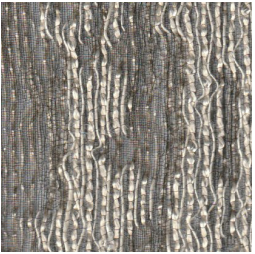

01 Crystal

02 Shear

03 Vapor

|                       |                            |
|-----------------------|----------------------------|
| <b>Name:</b>          | Cloud                      |
| <b>Number:</b>        | 1027                       |
| <b>Width:</b>         | 118"                       |
| <b>Content:</b>       | 70% Polyester<br>30% Linen |
| <b>Repeat:</b>        | N/A                        |
| <b>Abrasion:</b>      | N/A                        |
| <b>Flame Details:</b> | N/A                        |
| <b>Care:</b>          | Dry Clean Only             |
| <b>Utilization:</b>   | Drapery                    |

Pulling inspiration from the ethereal forms that dance across the sky, Cloud captures the atmospheric presence of nature's immortal canvas. Made up of linen and polyester, this celestial fabric is bound to make any space feel like a daydream.