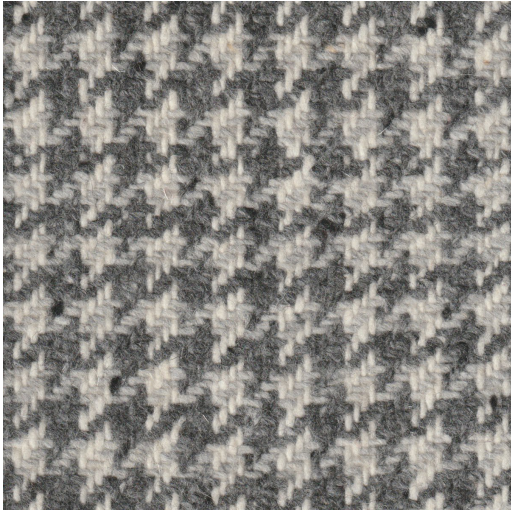

hubbarddesigngroup.com  
info@hubbarddesigngroup.com

T 312 600 6974

HUBBARD

14 Poole

PATTERN  
Savile Row

PATTERN NUMBER  
2015/14

CONTENT  
80% Wool  
20% Nylon

WIDTH  
54"

REPEAT  
1"V / 1"H

RUB TEST  
36,000

FLAME RESISTANCE  
na

BACKING  
na

CLEANING INSTRUCTIONS  
Dry clean only  
Spot clean free of solvent

NET  
Price subject to change  
Please inquire

HUBBARD  
TEXTILES

HUBBARD DESIGN GROUP  
1914 N Damen Ave  
Chicago, IL 60647

hubbarddesigngroup.com  
info@hubbarddesigngroup.com

T 312 600 6974

HUBBARD

15 Fleming

PATTERN  
Savile Row

PATTERN NUMBER  
2015/15

CONTENT  
80% Wool  
20% Nylon

WIDTH  
54"